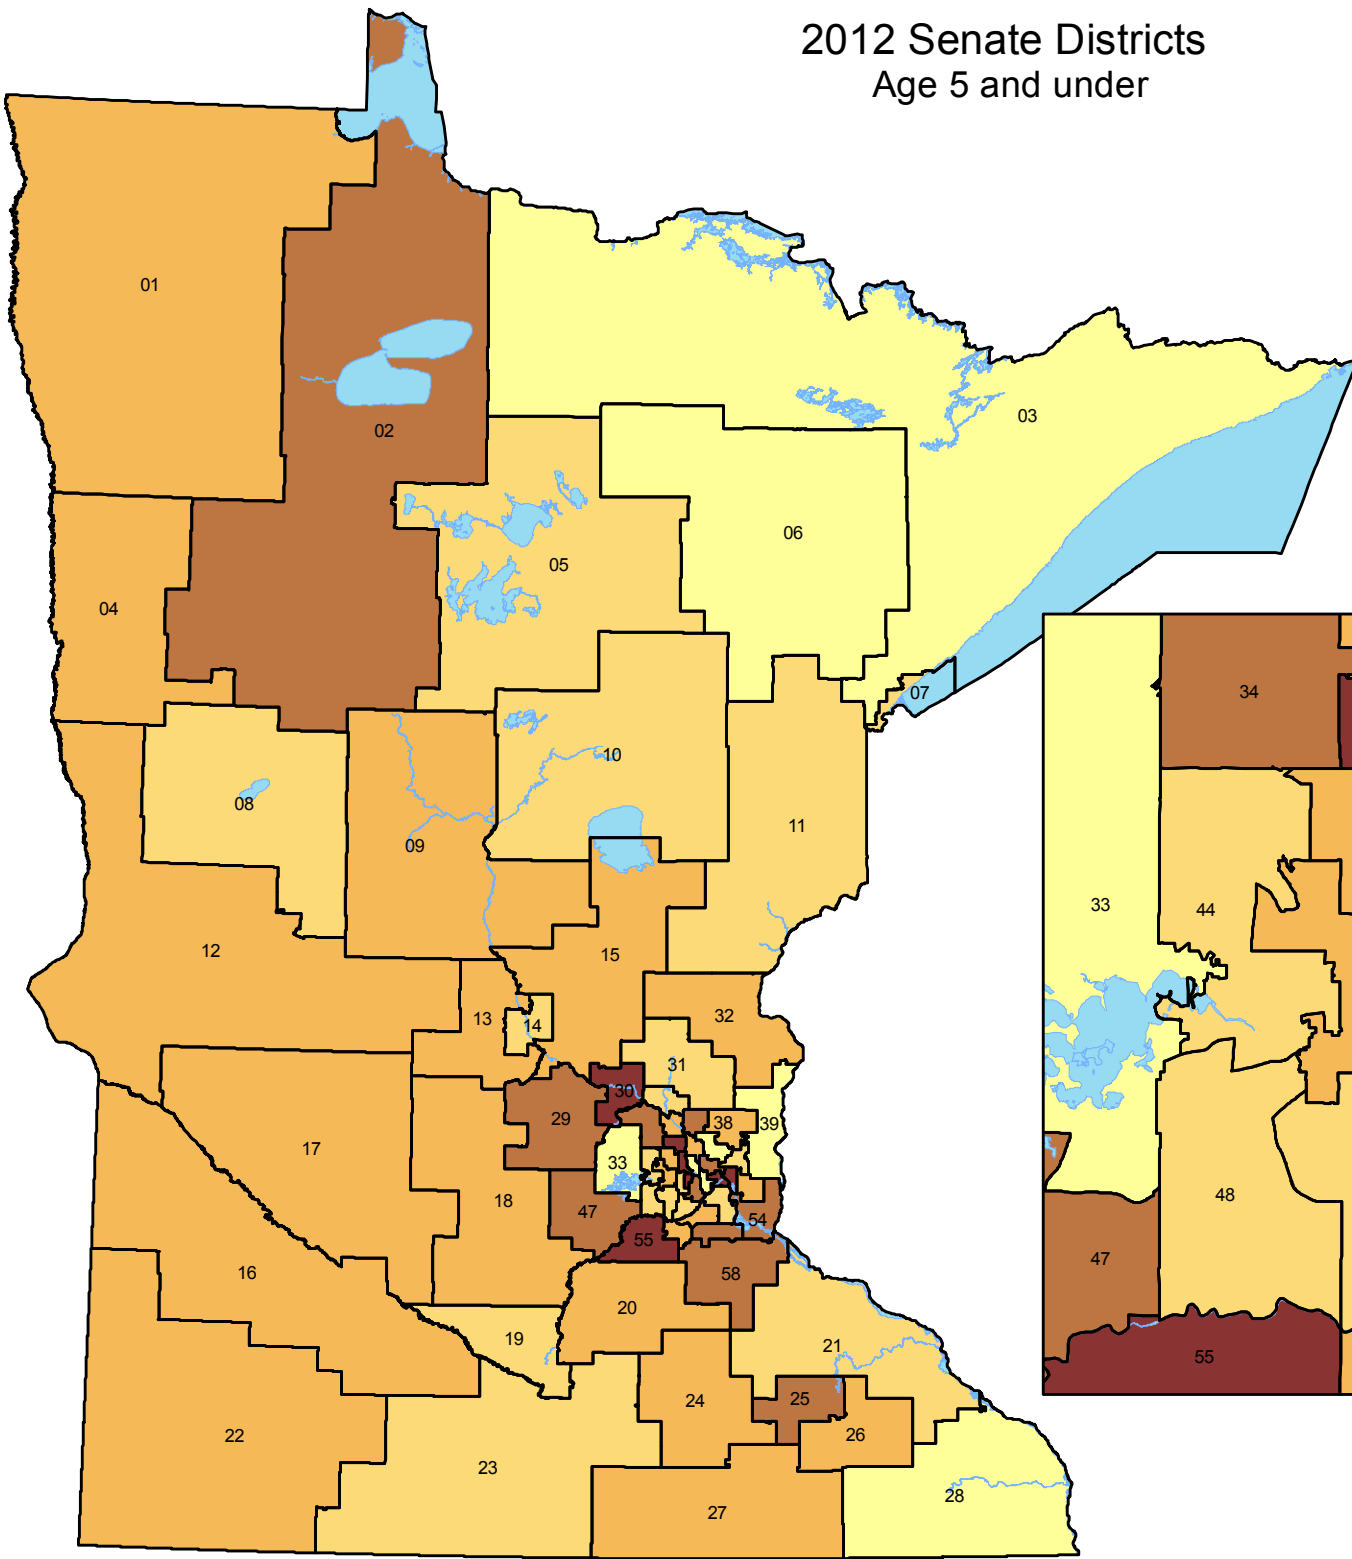

# 2012 Senate Districts Age 5 and under

## Percent population age 5 and under

- 4.50 - 5.30
- 5.31 - 6.20
- 6.21 - 6.90
- 6.91 - 8.00
- 8.01 - 10.70

Data from US Census Bureau American Community Survey (ACS) 2009-2013 dp05 5-year estimates

## Metro Area