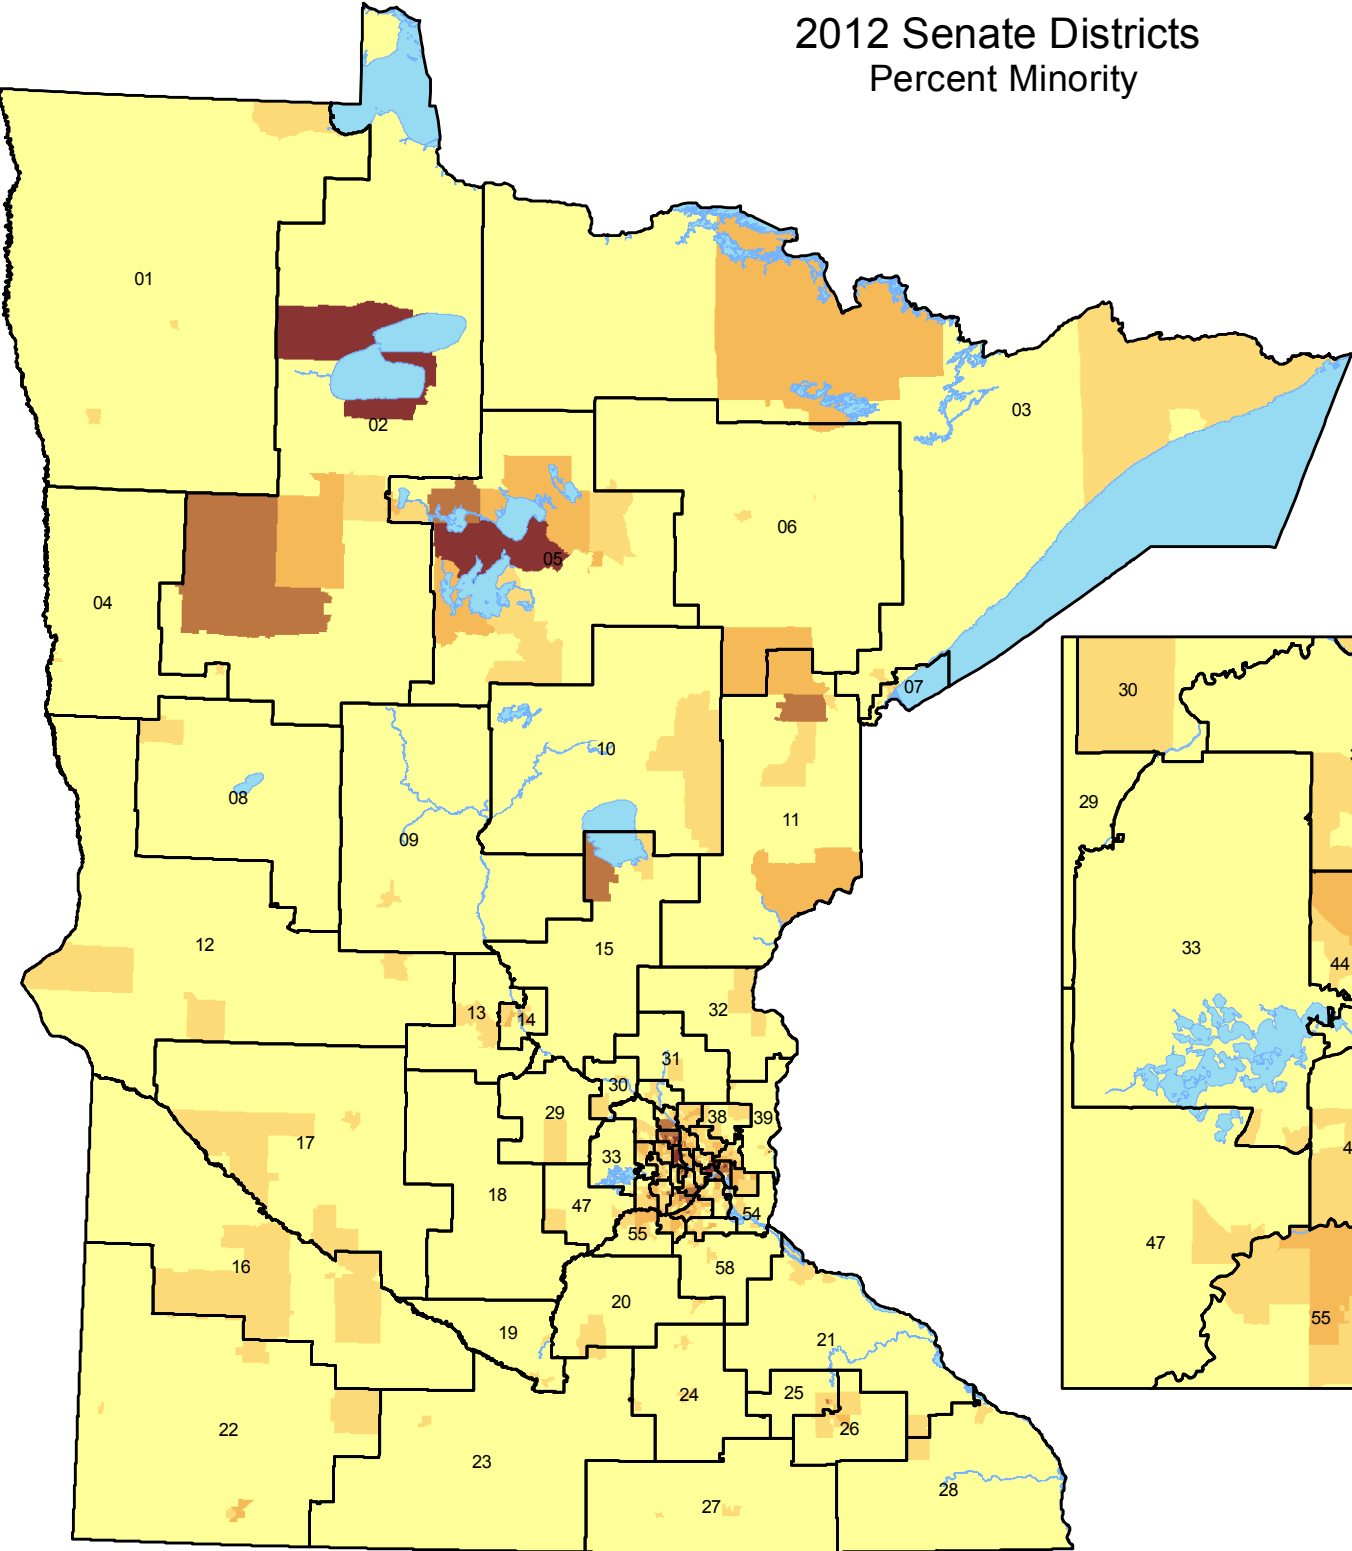

2012 Senate Districts Percent Minority