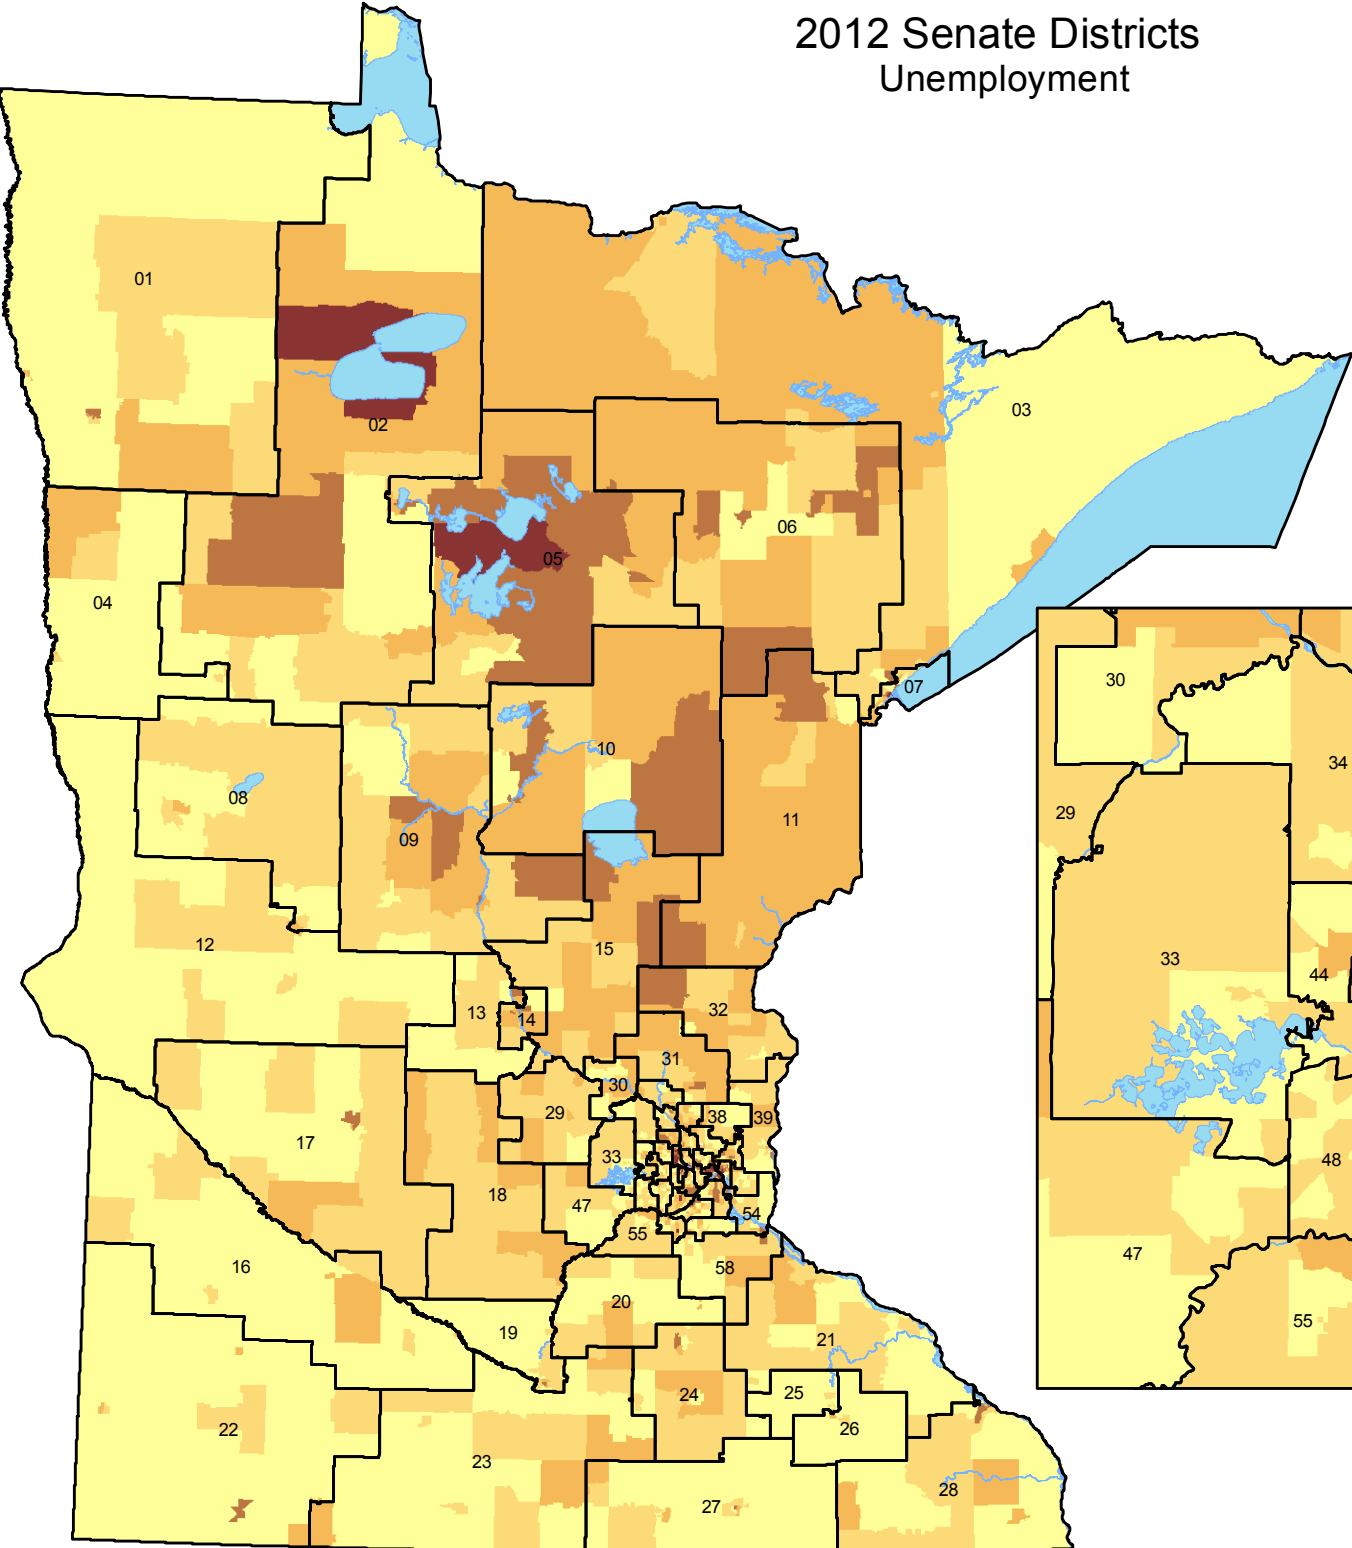

2012 Senate Districts Unemployment