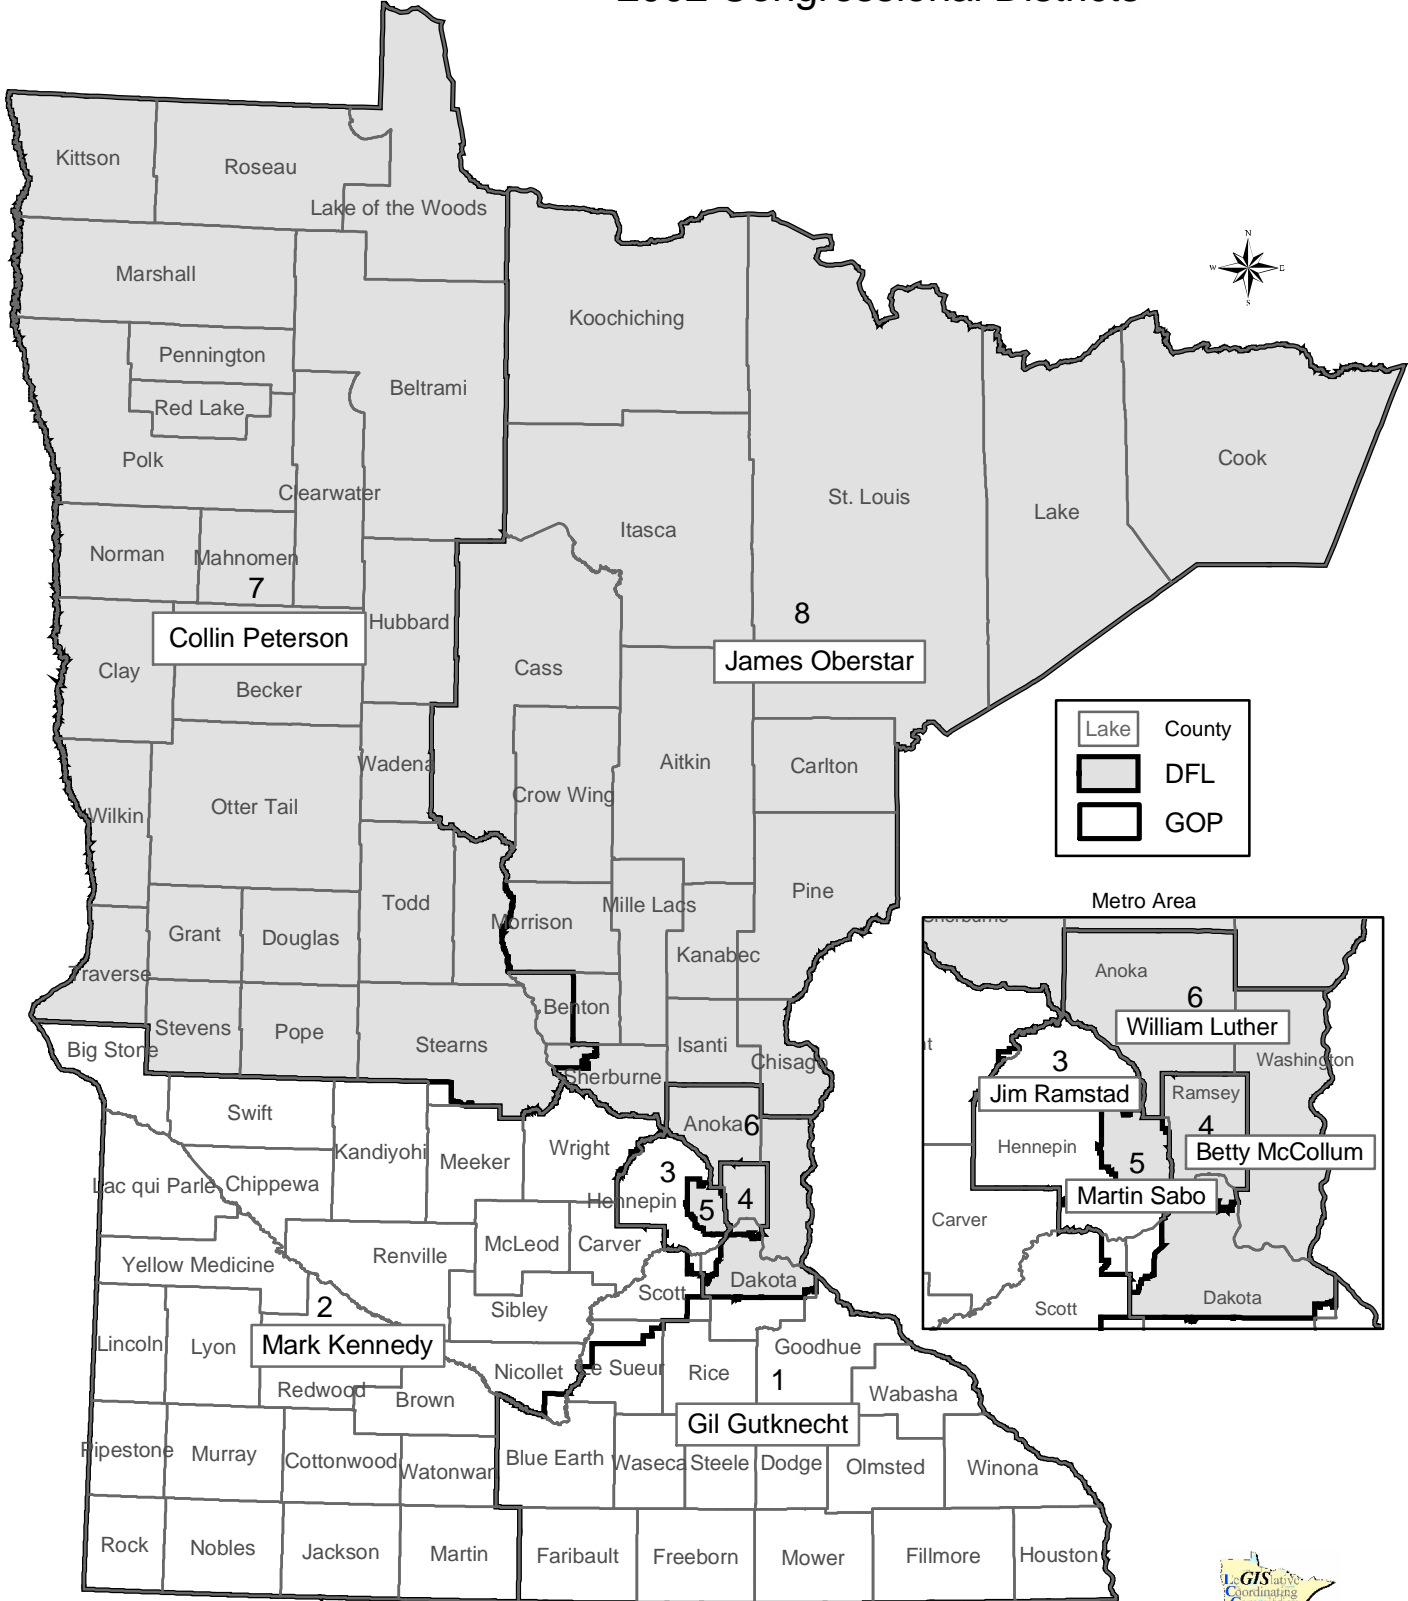

2002 Congressional Districts

	Lake	County
	DFL	
	GOP	