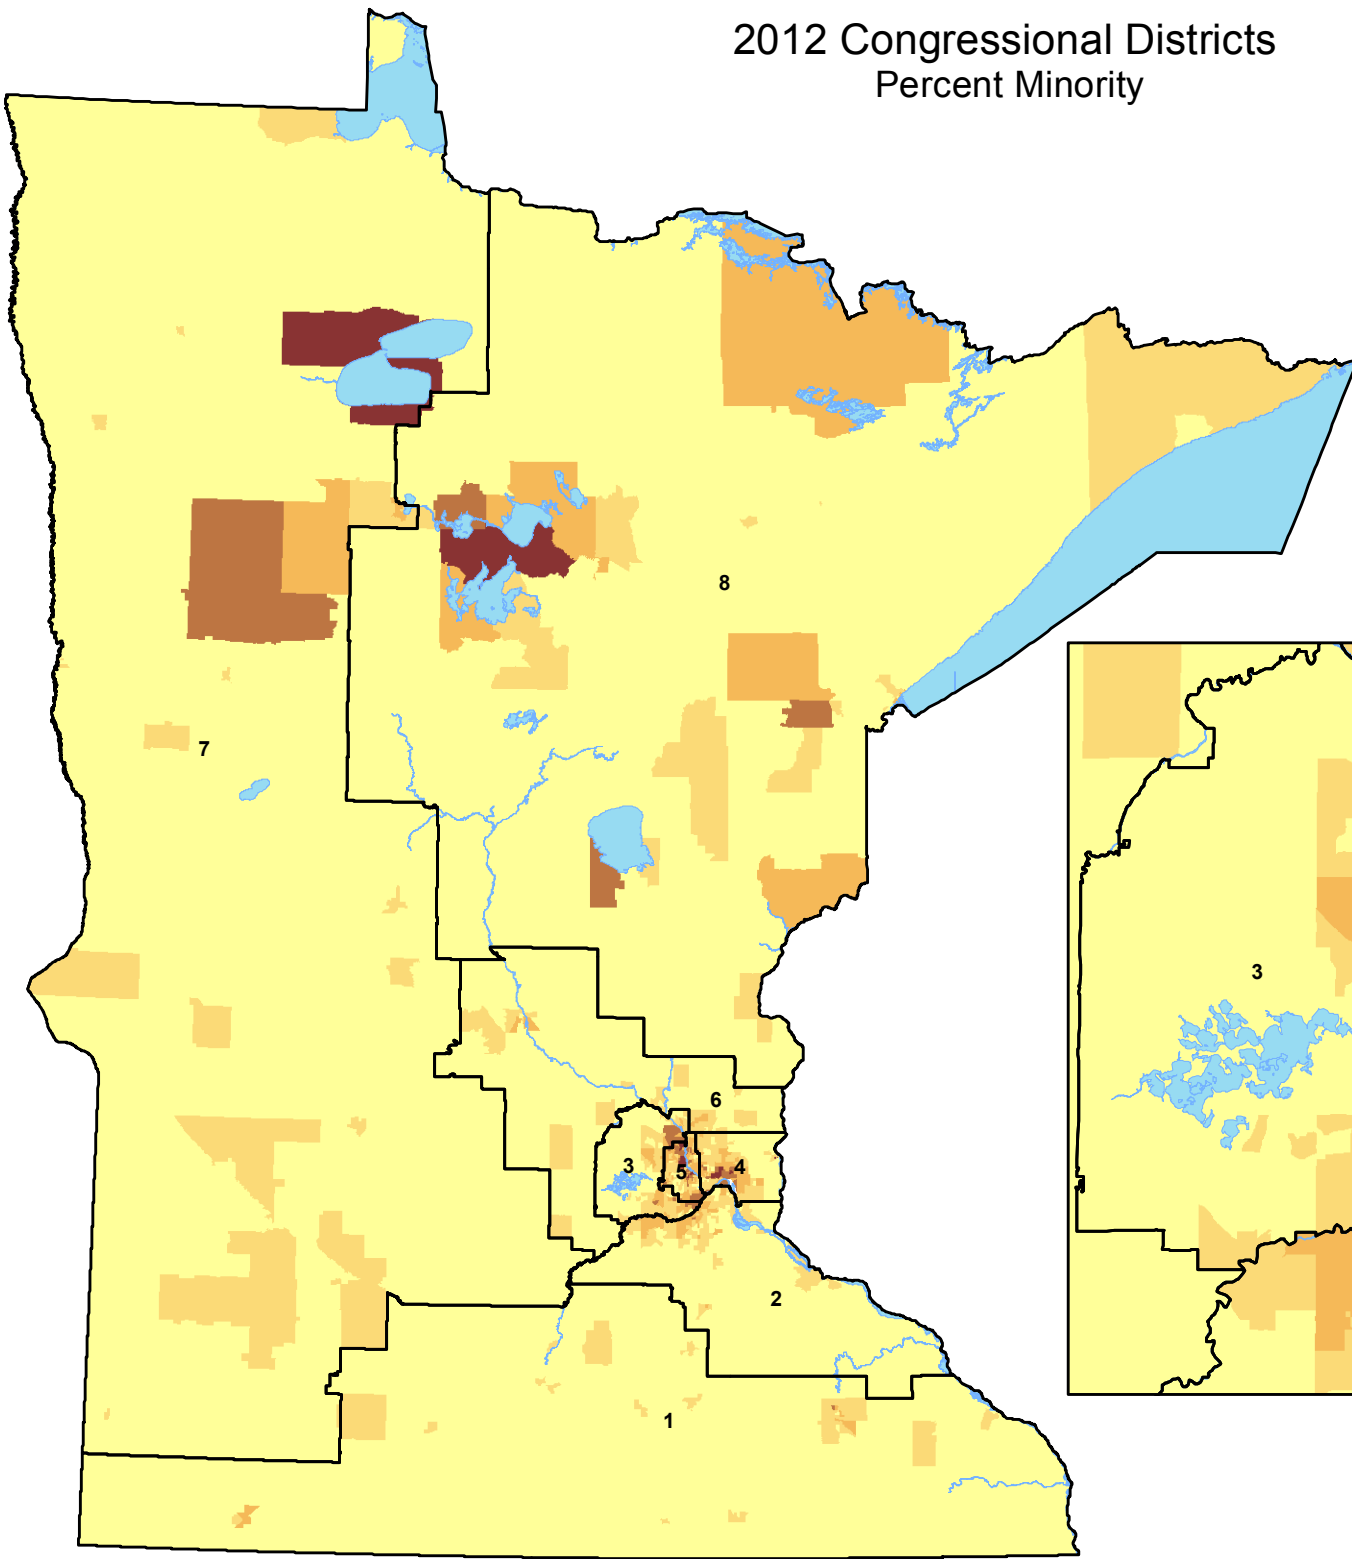

# 2012 Congressional Districts Percent Minority

## Percent Total Minority Population

- 0.00 - 7.12
- 7.13 - 17.38
- 17.39 - 33.07
- 33.08 - 57.57
- 57.58 - 93.05

Data from US Census Bureau American Community Survey (ACS) 2009-2013 dp05 5-year estimates