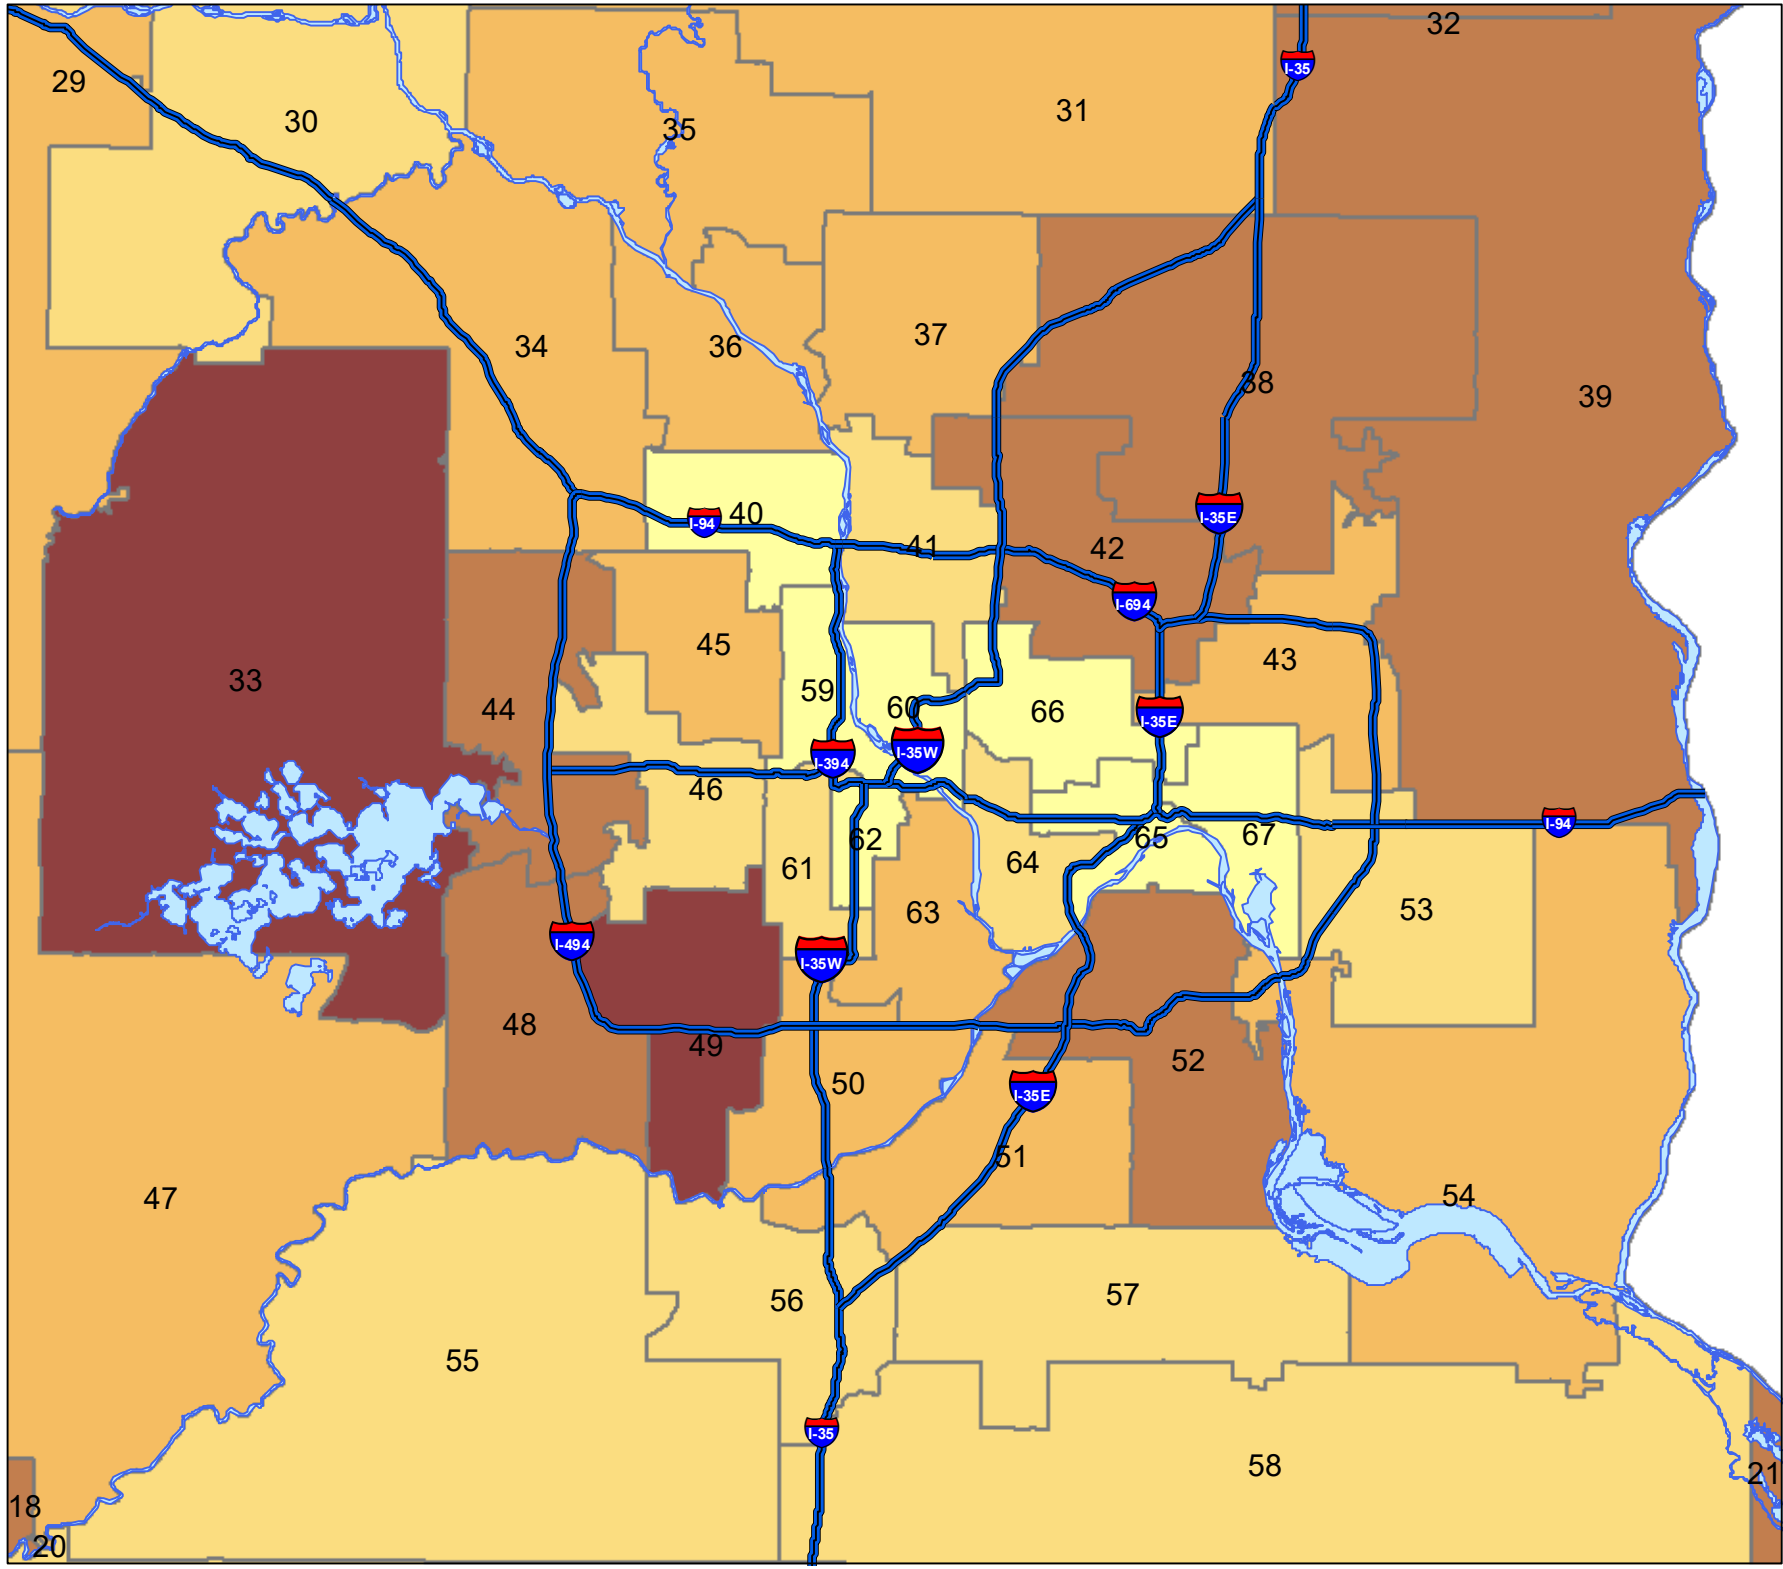

2012 Senate Districts Median Age

Data provided by the U.S. Census Bureau as part of the American Community Survey (ACS) 5-year estimates for 2015-2019.