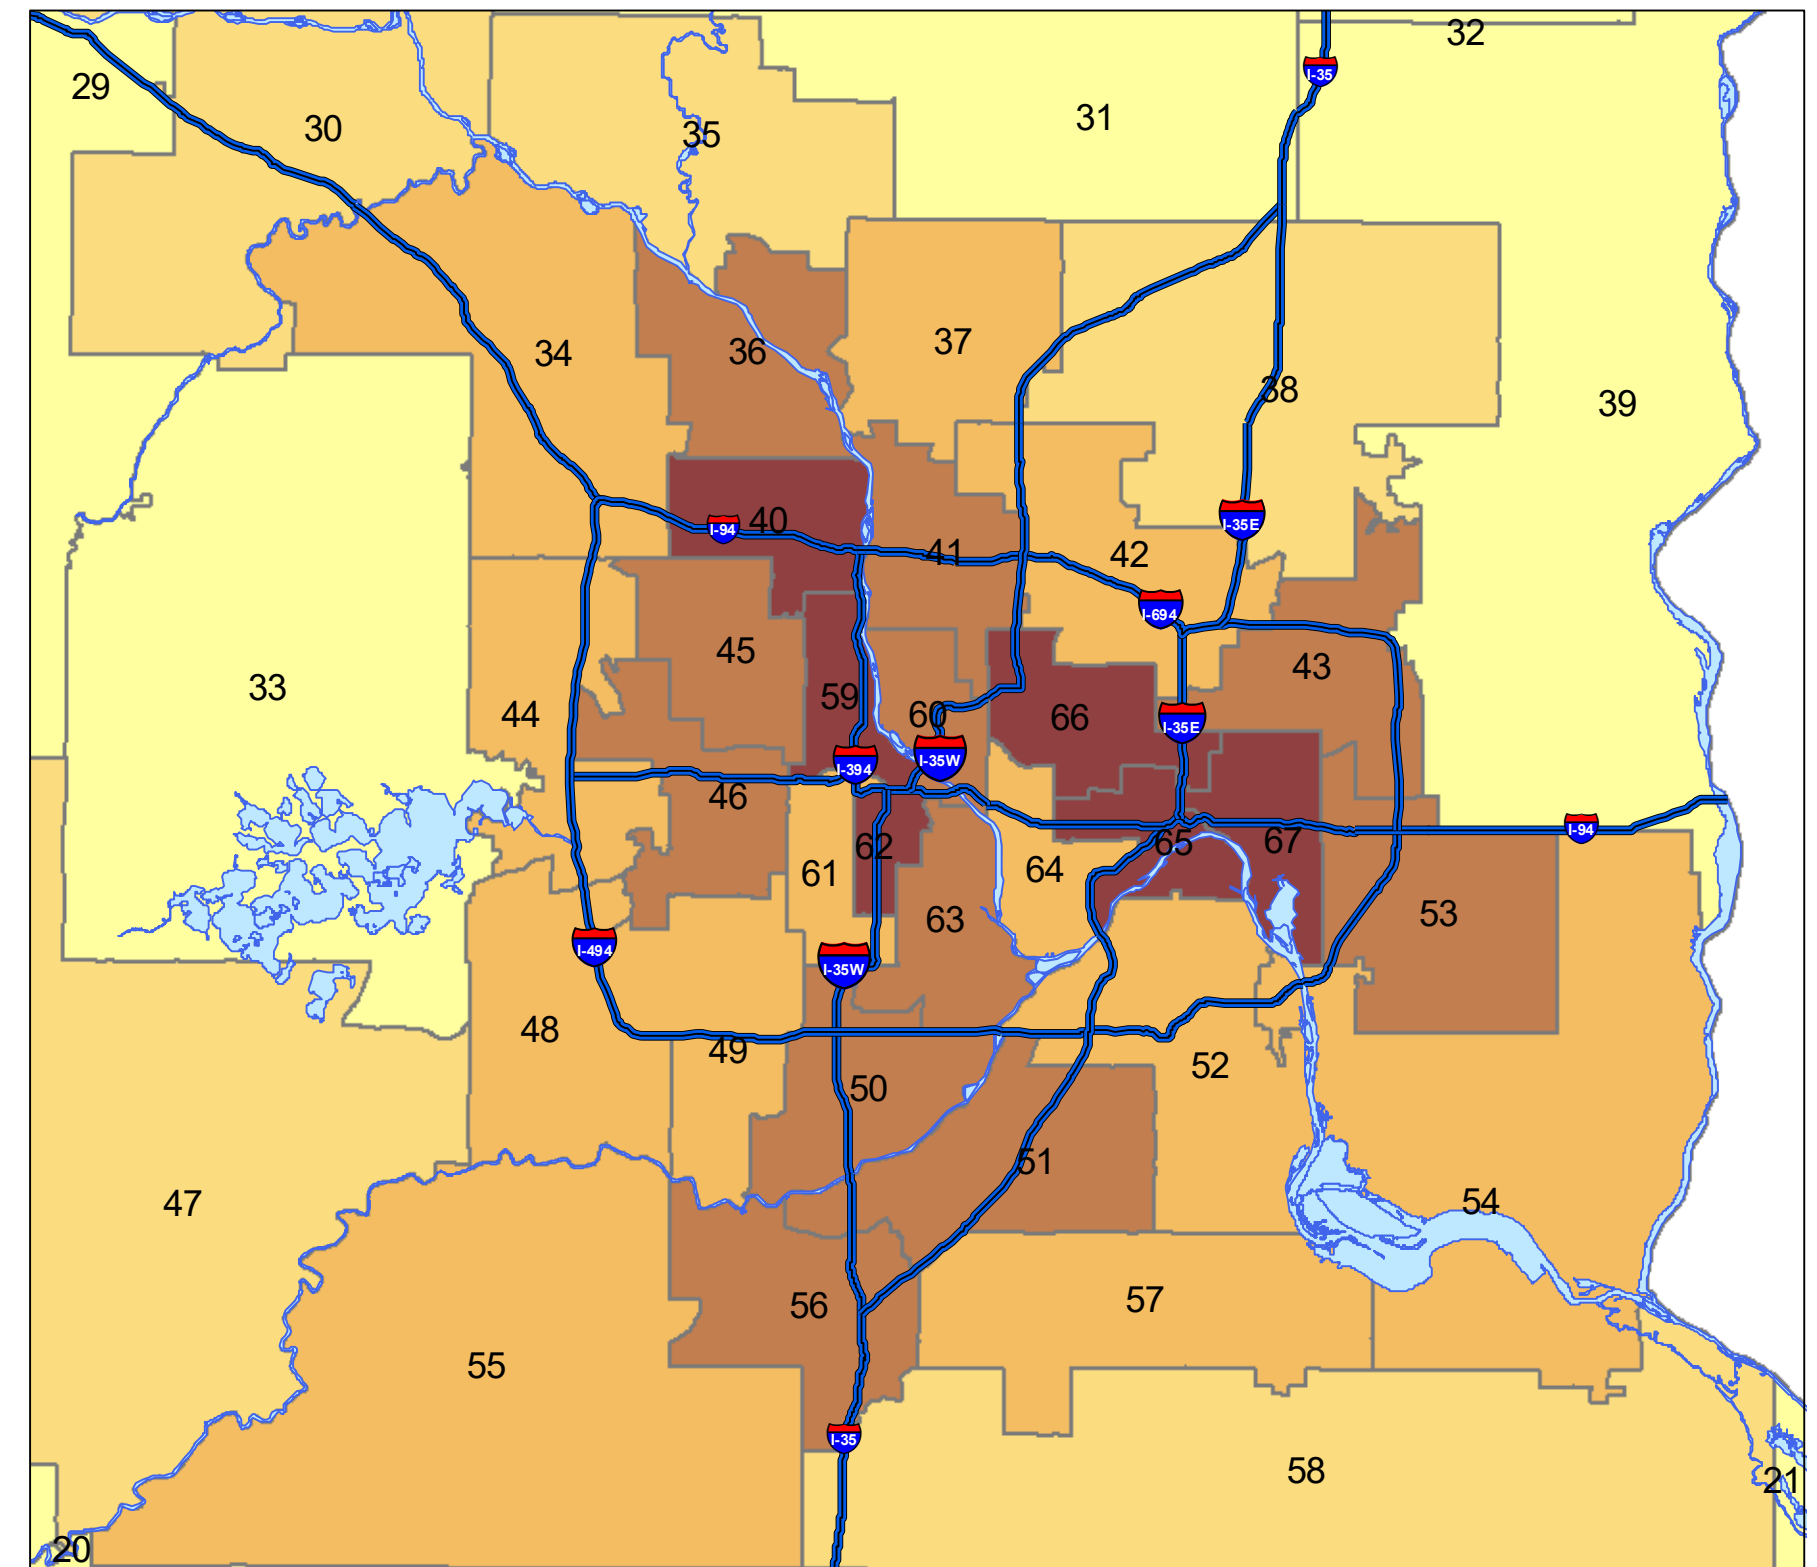

2012 Senate Districts Percent Minority

Percent Minority

- 3.50 - 6.60 (19)
- 6.61 - 12.20 (14)
- 12.21 - 19.20 (17)
- 19.21 - 32.50 (11)
- 32.51 - 58.30 (6)

May 2019

Data provided by the U.S. Census Bureau as part of the American Community Survey (ACS) 5-year estimates for 2013-2017.