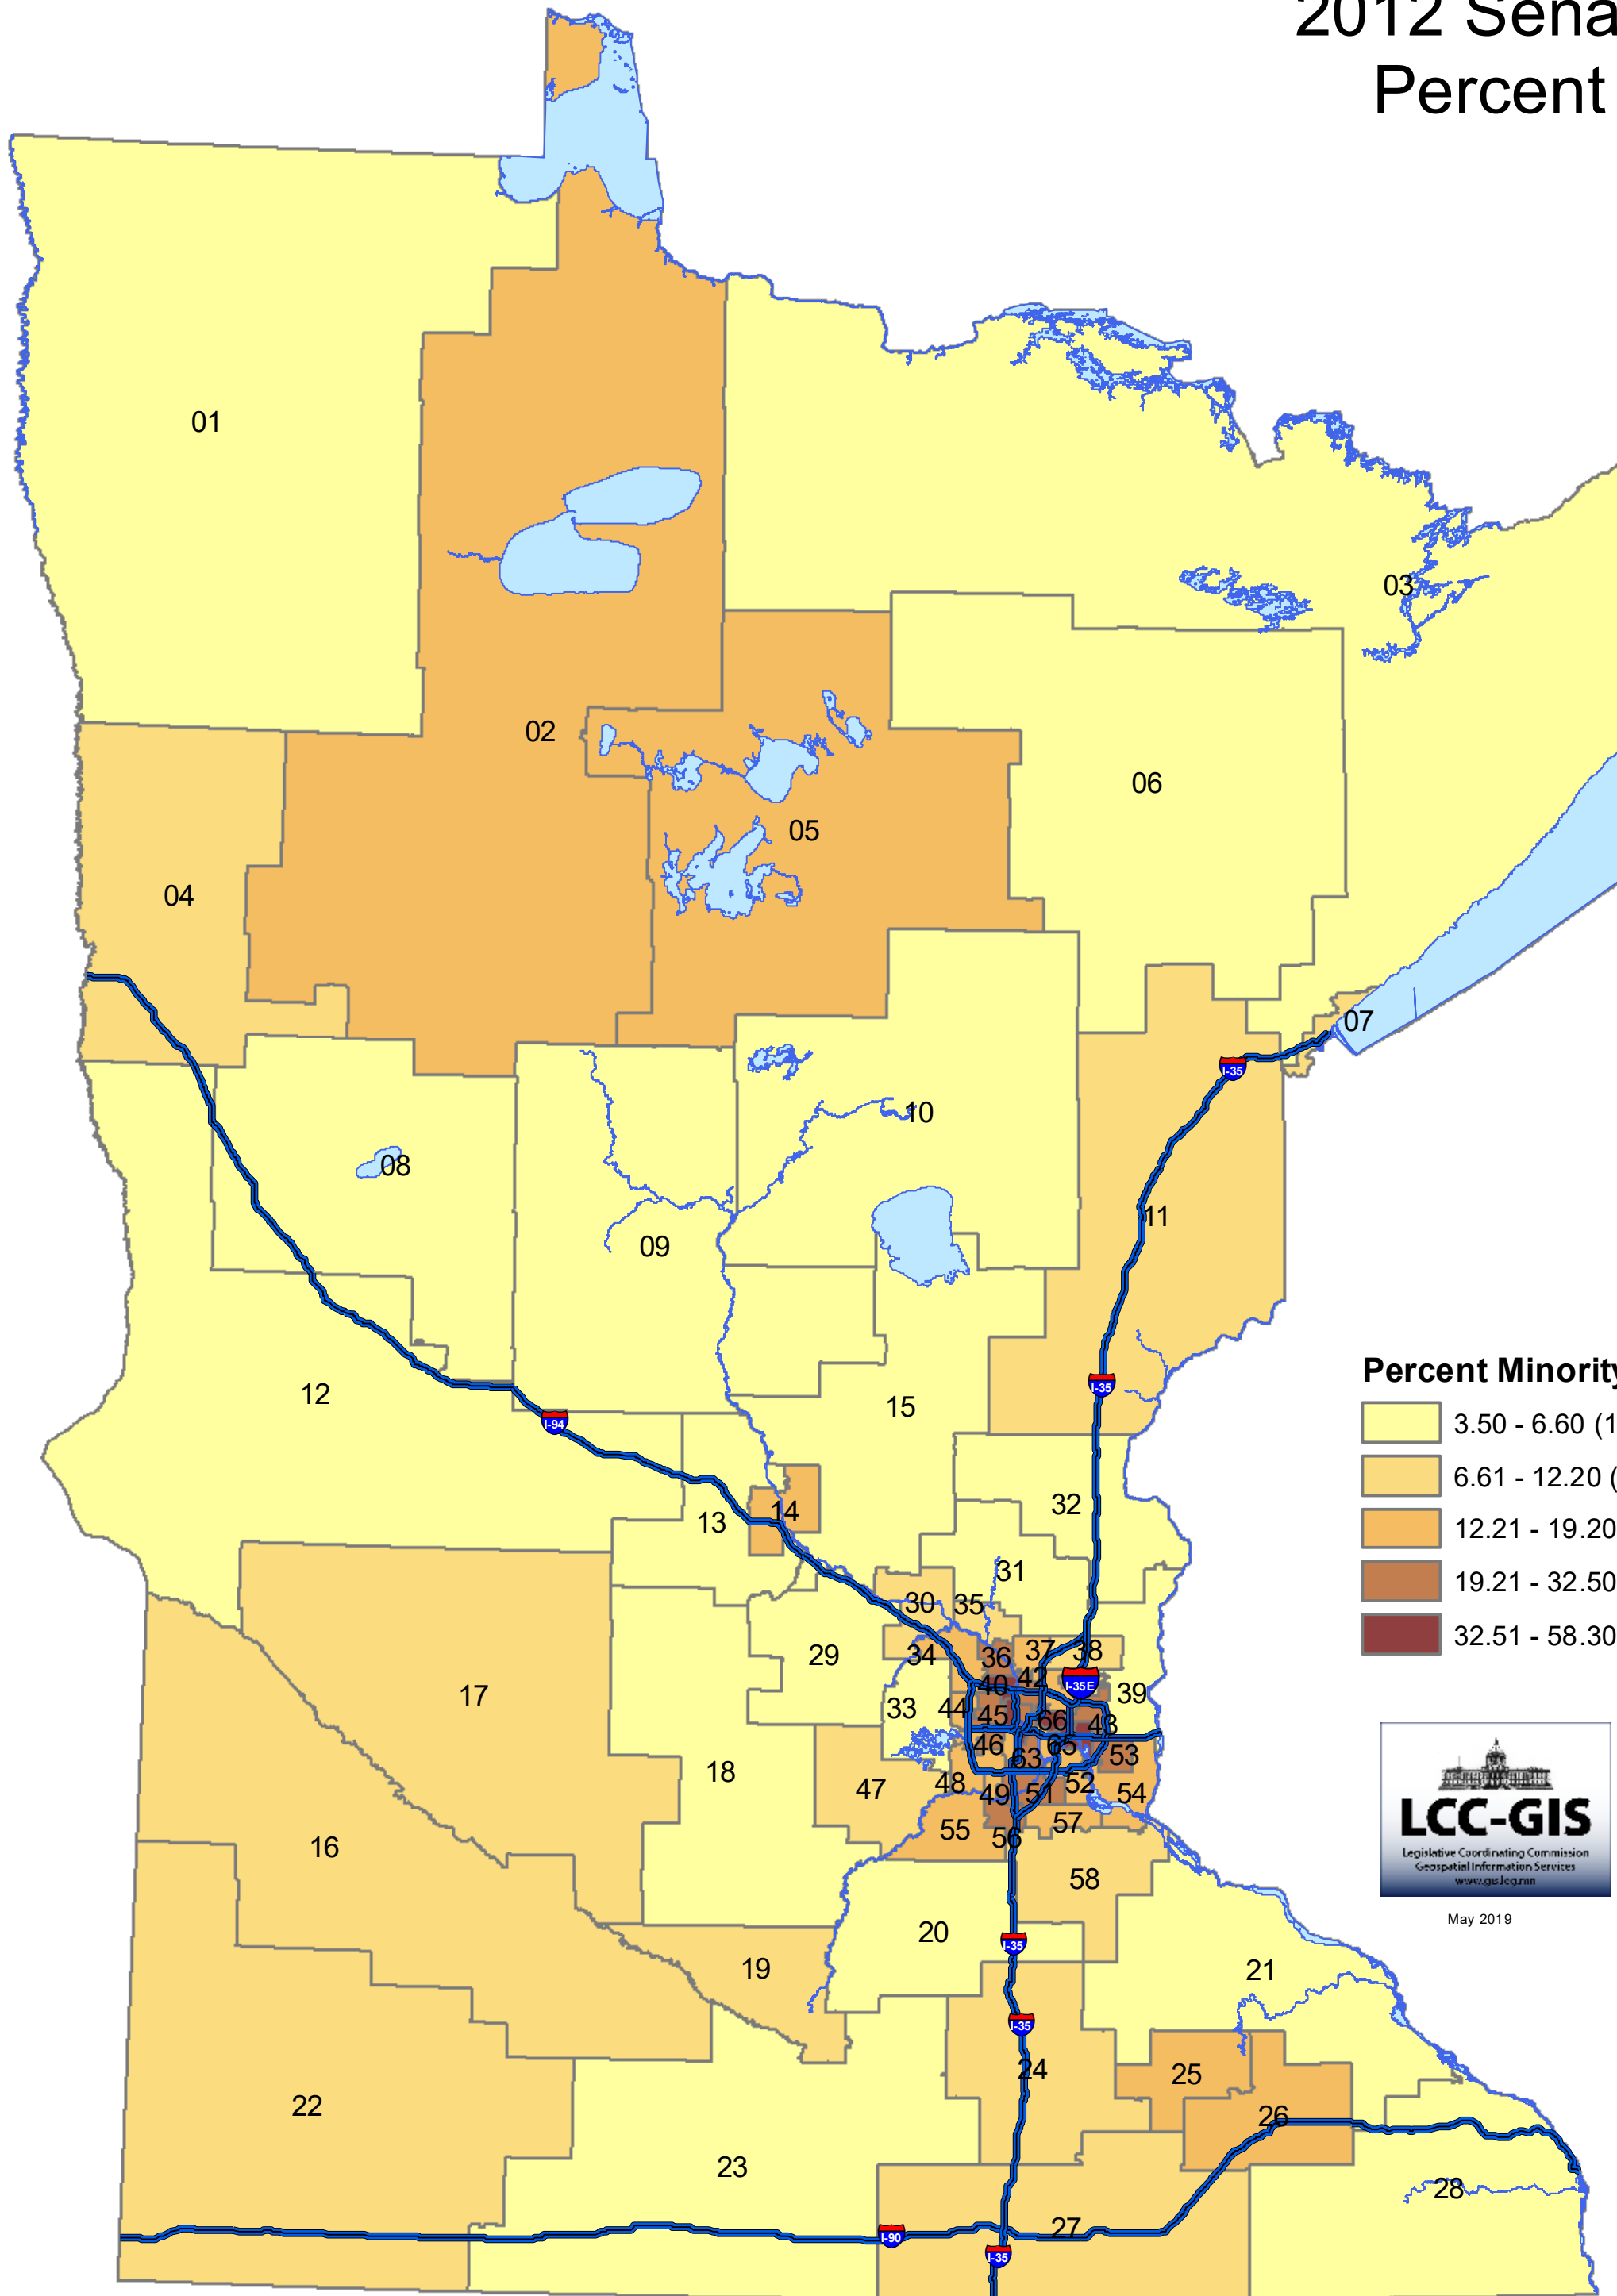

2012 Senate Districts Percent Minority

Percent Minority

- 3.50 - 6.60 (19)
- 6.61 - 12.20 (14)
- 12.21 - 19.20 (17)
- 19.21 - 32.50 (11)
- 32.51 - 58.30 (6)

May 2019

Data provided by the U.S. Census Bureau as part of the American Community Survey (ACS) 5-year estimates for 2013-2017.