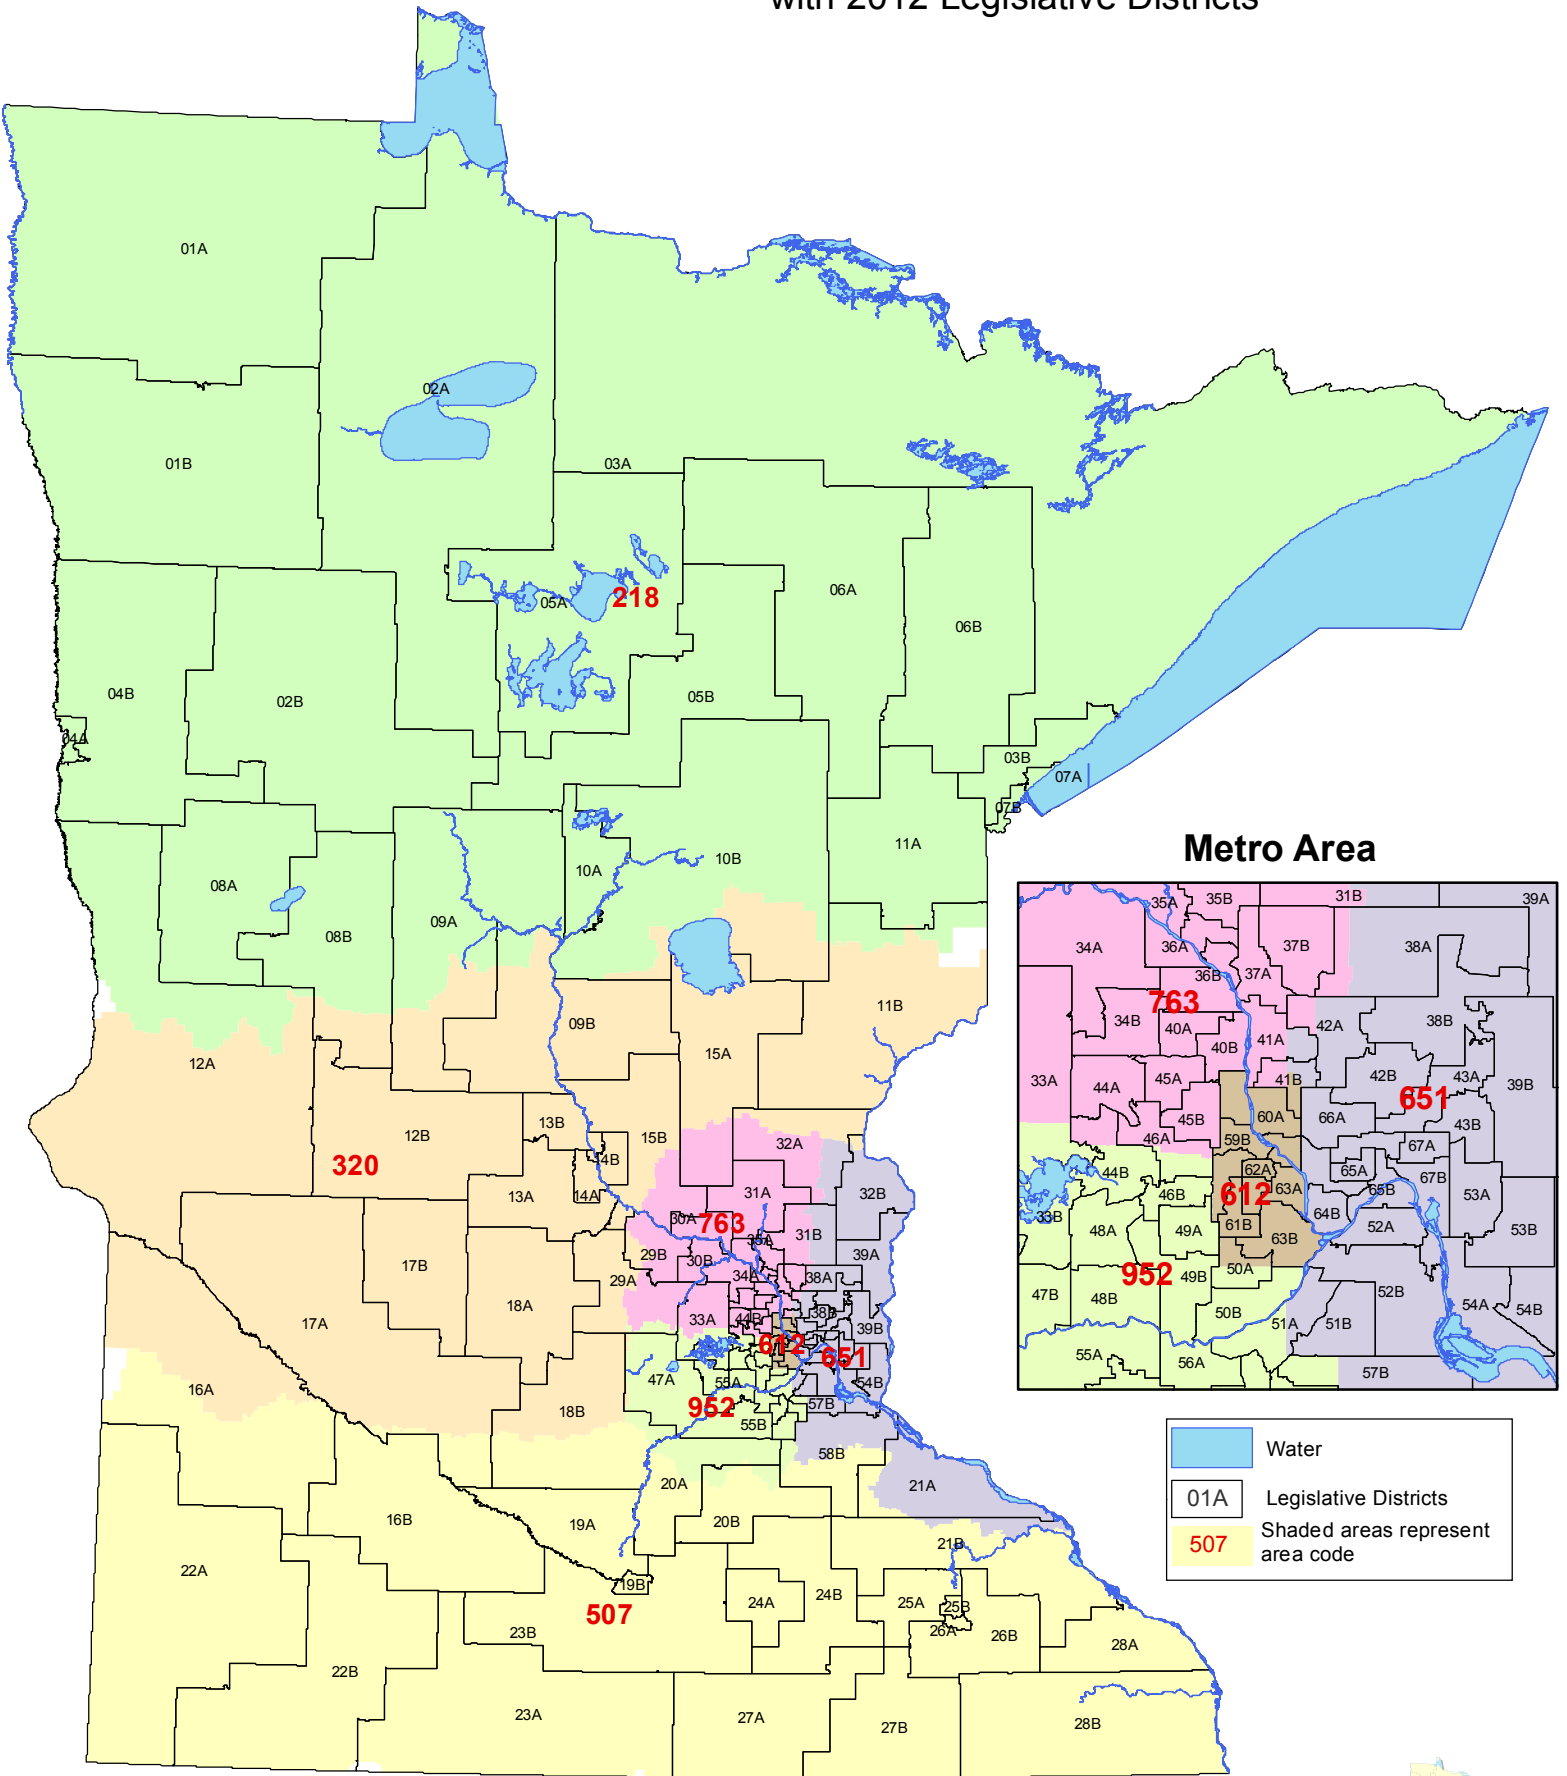

# Minnesota Area Codes

## with 2012 Legislative Districts

### Metro Area

	Water
	01A Legislative Districts
	507 Shaded areas represent area code