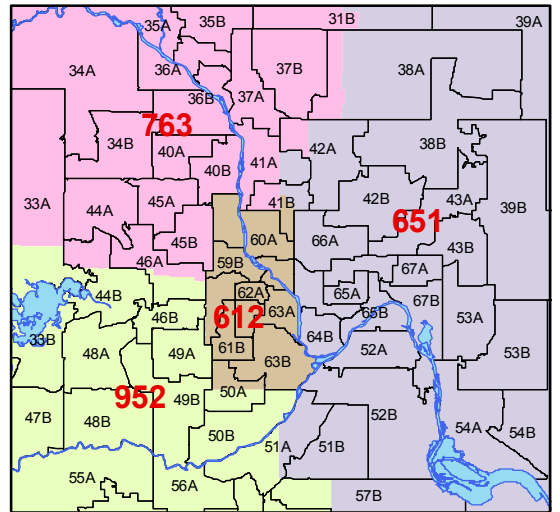

# Minnesota Area Codes

## with 2012 Legislative Districts

### Metro Area

	Water
	01A Legislative Districts
	507 Shaded areas represent area code